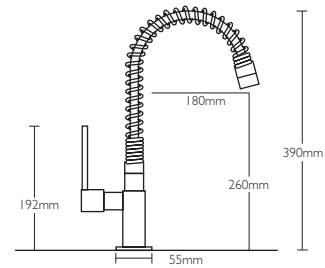

CARRON
P H O E N I X

SPYRA

Tap Height	390mm
Tap Base Width	55mm
Spout Height	260mm
Spout Reach	180mm
Operation	Quarter turn lever action
Valve	Ceramic
Single Flow Tap	
Tap Flow Rating	● ● ● ●

Available in
Chrome

household water pressure

- 1.5 bar + - very high pressure
- 1.2 bar - high pressure
- 1 bar - medium high pressure
- 0.5 bar - standard pressure
- 0.2 bar - low pressure

requires minimum tap flow rating