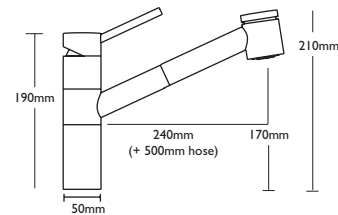

CARRON
P H O E N I X

ARGENTA

pull out

Tap Height	210mm
Tap Base Width	50mm
Spout Height	170mm
Spout Reach	240mm (+ 500mm pull out hose)
Operation	Lever action
Valve	Ceramic
Single Flow Tap	
Tap Flow Rating	••
Available in	
Chrome (shown)	

TAPS / PULL OUT / ARGENTA

household water pressure

- 1.5 bar + - very high pressure
- 1.2 bar - high pressure
- 1 bar - medium high pressure
- 0.5 bar - standard pressure
- 0.2 bar - low pressure

requires minimum tap flow rating