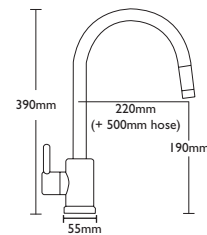

CARRON
P H O E N I X

AROS pull out

Tap Height
Tap Base Width

390mm
55mm

Spout Height
Spout Reach

190mm
220mm
(+ 500mm pull out hose)

Operation
Valve
Single Flow Tap

Quarter turn lever action
Ceramic

Tap Flow Rating

••••

Available in
Chrome
Brushed Nickel
(shown)

household water
pressure

1.5 bar + - very high pressure
1.2 bar - high pressure
1 bar - medium high pressure
0.5 bar - standard pressure
0.2 bar - low pressure