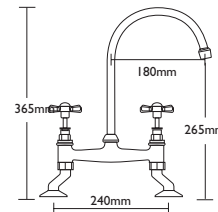

CARRON
P H O E N I X

ATHOLL

Tap Height 365mm
Tap Base Width 240mm

Spout Height 265mm
Spout Reach 180mm

Operation Full turn action
Valve Compression
Dual Flow Tap

Tap Flow Rating ●●●●

Available in Chrome

household water pressure

- 1.5 bar + - very high pressure
- 1.2 bar - high pressure
- 1 bar - medium high pressure
- 0.5 bar - standard pressure
- 0.2 bar - low pressure

requires minimum tap flow rating

-
-
-
-
-