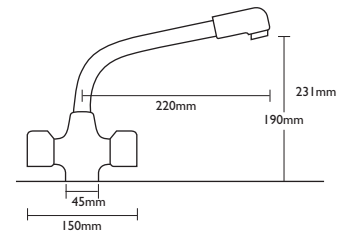

CARRON
P H O E N I X

AZTEC

Tap Height 231mm
Tap Base Width 45mm

Spout Height 190mm
Spout Reach 220mm

Operation Quarter turn action
Valve Ceramic
Dual Flow Tap

Tap Flow Rating ●●●●●

Available in
Chrome (shown) 
Brushed Nickel 

household water pressure

- 1.5 bar + - very high pressure
- 1.2 bar - high pressure
- 1 bar - medium high pressure
- 0.5 bar - standard pressure
- 0.2 bar - low pressure

requires minimum tap flow rating