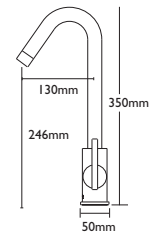

# CRONOS

Tap Height	350mm
Tap Base Width	50mm
Spout Height	246mm
Spout Reach	130mm
Operation	Quarter turn lever action
Valve	Ceramic
Single Flow Tap	
Tap Flow Rating	••••

Available in  
Chrome (shown)   
Brushed Nickel 