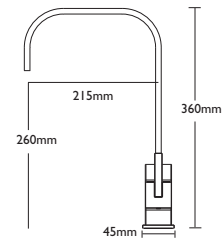

CARRON
P H O E N I X

ELEN

Tap Height 360mm
Tap Base Width 45mm

Spout Height 215mm
Spout Reach 260mm

Operation Quarter turn lever action
Valve Ceramic
Single Flow Tap
Tap Flow Rating ●●●●

Available in
Chrome (shown) 
Brushed Nickel 

household water pressure

- 1.5 bar + - very high pressure
- 1.2 bar - high pressure
- 1 bar - medium high pressure
- 0.5 bar - standard pressure
- 0.2 bar - low pressure

requires minimum tap flow rating