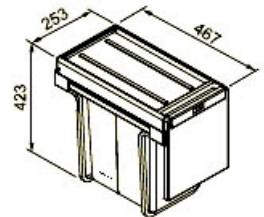

CARRON
PHOENIX

LINEA 330

Fits 300mm cabinet

Fits 300mm cabinet

Easy installation

Easy installation

Dimensions

Dimensions 423 x 253 x 467mm

Material Casing ABS
Material Bins Polypropylene

Bin Size 3 x 10 litre

Operation Manual
Runner with ball bearings
Fixed lid

Warranty Two years

Triple bin configuration totalling 30 litres, Linea 330 is a slim unit which will fit into a 300mm cabinet.