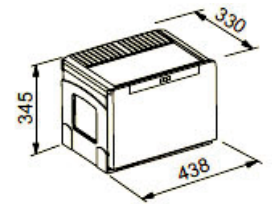

# LINEA 332

**Triple bin configuration**

**Fits 600mm cabinet**

**Conforms to Code for Sustainable Homes = 4 credits**

**Easy installation**

## Dimensions

<b>Dimensions</b>	345 x 438 x 330mm
<b>Material Casing</b>	ABS
<b>Material Bins</b>	Polypropylene
<b>Bin Size</b>	1 x 16 litre, 2 x 8 litre
<b>Operation</b>	Manual Runner with ball bearings Fixed tilting lid
<b>Warranty</b>	Two years

A triple bin configuration totalling 32 litres, Linea 332 has a low front to back profile, fitting a 600mm cabinet and allowing it to nestle tidily under your sink space.

Suitable for separating household waste, this unit has a manual pull out operation and is easily installed.