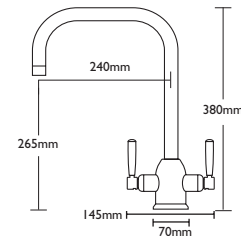

# LUCIDA

Tap Height 380mm  
Tap Base Width 70mm

Spout Height 265mm  
Spout Reach 240mm

Operation Quarter turn lever action  
Valve Ceramic  
Dual Flow Tap

Tap Flow Rating ●●●●●

Available in  
Chrome (shown)   
Brushed Nickel 

### household water pressure

- 1.5 bar + - very high pressure
- 1.2 bar - high pressure
- 1 bar - medium high pressure
- 0.5 bar - standard pressure
- 0.2 bar - low pressure