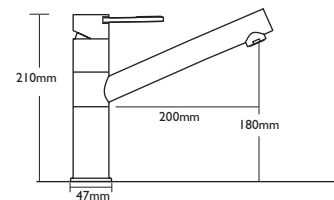

# NAUTILUX

Tap Height  
Tap Base Width

210mm  
47mm

Spout Height  
Spout Reach

180mm  
200mm

Operation  
Valve  
Single Flow Tap

Lever action  
Ceramic

Tap Flow Rating

••••

Available in  
Chrome (shown)

household water  
pressure

- 1.5 bar + - very high pressure
- 1.2 bar - high pressure
- 1 bar - medium high pressure
- 0.5 bar - standard pressure
- 0.2 bar - low pressure