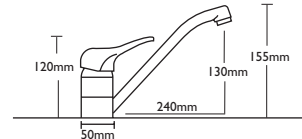

CARRON
P H O E N I X

OSPREY

Tap Height 155mm
Tap Base Width 50mm

Spout Height 130mm
Spout Reach 240mm

Operation Lever action
Valve Ceramic
Single Flow Tap

Tap Flow Rating ●●●●

Available in Chrome

household water pressure

- 1.5 bar + - very high pressure
- 1.2 bar - high pressure
- 1 bar - medium high pressure
- 0.5 bar - standard pressure
- 0.2 bar - low pressure

requires minimum tap flow rating

-
-
-
-
-