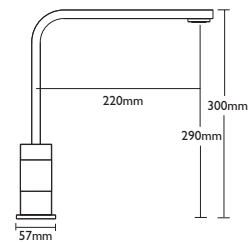

# QUBIX

|                 |                     |
|-----------------|---------------------|
| Tap Height      | 300mm               |
| Tap Base Width  | 57mm                |
| Spout Height    | 290mm               |
| Spout Reach     | 220mm               |
| Operation       | Quarter turn action |
| Valve           | Ceramic             |
| Single Flow Tap |                     |
| Tap Flow Rating | ••••                |