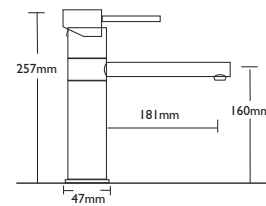

CARRON
P H O E N I X

RENO

Tap Height 257mm
Tap Base Width 47mm

Spout Height 160mm
Spout Reach 181mm

Operation Lever action
Valve Ceramic
Single Flow Tap

Tap Flow Rating ● ● ● ●

Available in
Chrome (shown) 
Brushed Nickel 

household water pressure

- 1.5 bar + - very high pressure
- 1.2 bar - high pressure
- 1 bar - medium high pressure
- 0.5 bar - standard pressure
- 0.2 bar - low pressure

requires minimum tap flow rating