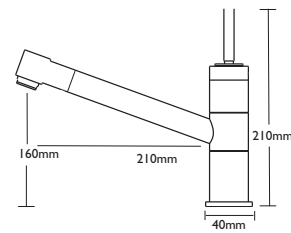

CARRON
P H O E N I X

SIRIS

Tap Height 210mm
Tap Base Width 40mm

Spout Height 160mm
Spout Reach 210mm

Operation Joystick action
Valve Ceramic
Single Flow Tap

Tap Flow Rating ●●●●

Available in
Chrome (shown) 
Brushed Nickel 

household water pressure

- 1.5 bar + - very high pressure
- 1.2 bar - high pressure
- 1 bar - medium high pressure
- 0.5 bar - standard pressure
- 0.2 bar - low pressure

requires minimum tap flow rating