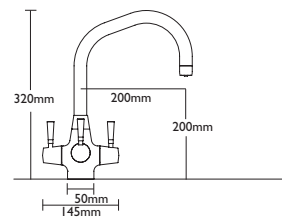

CARRON
P H O E N I X

TRI PURE filter

Tap Height	320mm
Tap Base Width	50mm
Spout Height	200mm
Spout Reach	200mm
Operation	Quarter turn lever action
Valve	Non return
Dual Flow Tap	
Tap Flow Rating	● ● ● ●
Filter	Bacteriological

Available in
Chrome (shown) 
Pewter 

household water pressure

- 1.5 bar + - very high pressure
- 1.2 bar - high pressure
- 1 bar - medium high pressure
- 0.5 bar - standard pressure
- 0.2 bar - low pressure