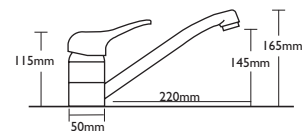

CARRON
P H O E N I X

ZETA

Tap Height 165mm
Tap Base Width 50mm

Spout Height 145mm
Spout Reach 220mm

Operation Lever action
Valve Ceramic
Single Flow Tap

Tap Flow Rating ●●●●

Available in Chrome

household water pressure

- 1.5 bar + - very high pressure
- 1.2 bar - high pressure
- 1 bar - medium high pressure
- 0.5 bar - standard pressure
- 0.2 bar - low pressure

requires minimum tap flow rating

-
-
-
-
-