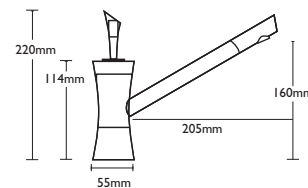

# ZINIA

Tap Height 220mm  
Tap Base Width 55mm

Spout Height 160mm  
Spout Reach 205mm

Operation Joystick action  
Valve Ceramic  
Single Flow Tap  
Tap Flow Rating ●●●●

Available in  
Chrome (shown)  
Brushed Nickel  
Graphite  
Stone Grey  
Platinum  
Polar White  
Champagne