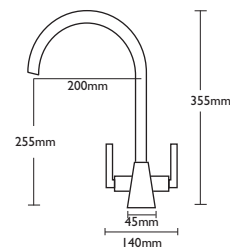

CARRON
P H O E N I X

MAYA

Tap Height 355mm
Tap Base Width 45mm

Spout Height 255mm
Spout Reach 200mm

Operation Quarter turn lever action
Valve Ceramic
Dual Flow Tap
Tap Flow Rating ●●●●

Available in
Chrome (shown) 
Brushed Nickel 

household water pressure

- 1.5 bar + - very high pressure
- 1.2 bar - high pressure
- 1 bar - medium high pressure
- 0.5 bar - standard pressure
- 0.2 bar - low pressure

requires minimum tap flow rating