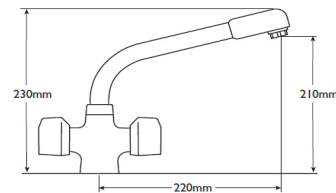

CARRON
PHOENIX

ENYA

TAPS / ENYA

Tap Height	230mm
Tap Width	230mm
Tap Base Width	50mm
Spout Height	210mm
Spout Reach	220mm
Operation	Quarter Turn
Valve	Ceramic
Flow Rate	4L/m
Water Calculator Rating	2.67 = 14.13L used per day

Dimensions

Available in

Chrome

Tap Rating

household water pressure	requires minimum tap flow rating
1.5 bar + - very high pressure	●
1.2 bar - high pressure	● ●
1 bar - medium high pressure	● ● ●
0.5 bar - standard pressure	● ● ● ●
0.2 bar - low pressure	● ● ● ● ●