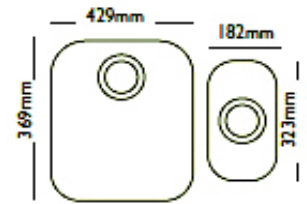

CARRON
PHOENIX

LV100/50U

UNDERMOUNT / LV100/50U

Traditional design

Compact single bowl with optional separate half bowl

Basket strainer waste

Dimensions

Material	Stainless Steel
Application	Undermount
Drainer Format	n/a
Dimensions 100	429 x 369mm
Dimensions 50	182 x 323mm
Bowl Size 100	340 x 400 x 190mm
Bowl Size 50	165 x 306 x 130mm
Cabinet Size	800mm
Cut Out Size	Template using sinks

Waste	2 x basket strainer wastes
Overflow	2 x grid overflow
Suitable for WDU	Yes

Fixing Clips	Supplied
Pipe Fitting Kit	Supplied

Related Accessories

Accessories

① Stainless Steel Basket (2A0246)