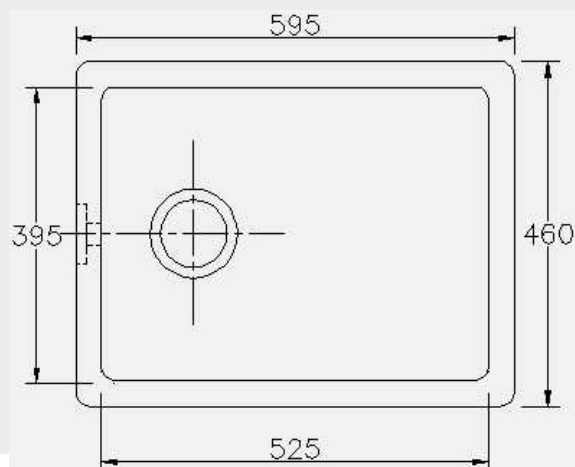

Sink Specification

Belfast Single Bowl

Description:

- Modern functional design
- Extra large single bowl
- Waste in centre of bowl

Dimensions:

Material:	Ceramic
Colour/Finish:	White
Application:	Sit-On
Bowl Size:	525x395x223mm
Drainer Format:	n/a
Cut-out Size:	-
Seal:	n/a
Insulation:	Sound Deadening Pad on underside of Bowl
Heat Resistance:	Up to 280°C
Earthing Point:	n/a

Waste:
1 x Basket Strainer Waste

Overflow:
1 x Overflow

Accessories Available: n/a

Cabinet Size: 600mm (External bowl depth shown)

Fixing Clips:
n/a

Suggested Plumbing Kit:

Taps:
Ceramic disc taps in certain installations or where there is a low head of water (below 5 metres) may not provide adequate flow rates. You are advised to check with your supplier.