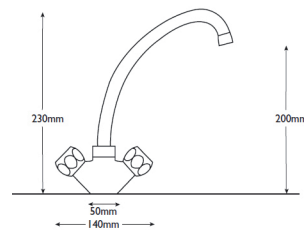

CARRON
PHOENIX

ELIO

Tap Height	230mm
Tap Width	140mm
Tap Base Width	50mm
Tap Width handle to handle	140mm
Spout Height	200mm
Spout Reach	180mm
Operation	Full turn
Valve	Compression
Flow rate	4L/m at 3bar
Water Calculator Rating	2.67 = 14.13L used per day

Dimensions

Available in

Chrome

Tap Rating

household water pressure	requires minimum tap flow rating
1.5 bar + - very high pressure	●
1.2 bar - high pressure	● ●
1 bar - medium high pressure	● ● ●
0.5 bar - standard pressure	● ● ● ●
0.2 bar - low pressure	● ● ● ● ●