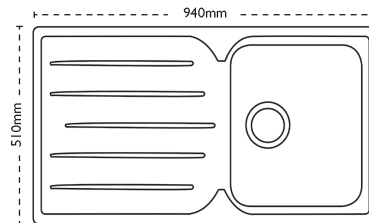

CARRON
P H O E N I X

Adelphi 100 | 127.0285.738

Boasting an ultra-slim, flush-fit edge profile, Adelphi is a sink that melts almost seamlessly into your worksurface, offering an impeccably minimalist appearance. Whether you choose the single or 1.5 bowl option, Adelphi's contemporary and sleek design will remain stylish for years to come. Shown with Henley Chrome tap.

Sink Details

Material:	Stainless Steel
Sink Range:	Adelphi
Min Cabinet Size:	500mm
Colour:	Polished

Unit Dimensions

Left to Right:	940mm
Front to Back:	510mm

Bowl Dimensions

Left to Right:	360mm
Front to Back:	420mm
Height:	200mm

Cut-Out Dimensions

Left to Right:	924mm
Front to Back:	494mm

Cut-Out Dimensions

Tap Hole:	35mm
------------------	------