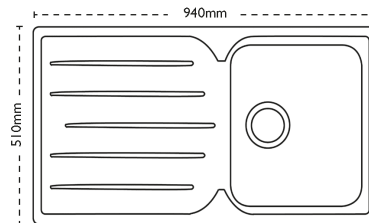

CARRON
P H O E N I X

Adelphi 100 | 127.0285.738

Boasting an ultra-slim, flush-fit edge profile, Adelphi is a sink that melts almost seamlessly into your worksurface, offering an impeccably minimalist appearance. Whether you choose the single or 1.5 bowl option, Adelphi's contemporary and sleek design will remain stylish for years to come. Shown with Henley Chrome tap.

Sink Details

Material:	Stainless Steel
Sink Range:	Adelphi
Min Cabinet Size:	500mm
Colour:	Polished

Unit Dimensions

Left to Right:	940mm
Front to Back:	510mm

Bowl Dimensions

Left to Right:	360mm
Front to Back:	420mm
Height:	200mm

Cut-Out Dimensions

Left to Right: 924mm

Front to Back: 494mm

Cut-Out Dimensions

Tap Hole: 35mm