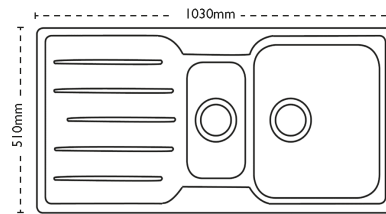

CARRON
P H O E N I X

Adelphi 150 | 127.0285.739

Boasting an ultra-slim, flush-fit edge profile, Adelphi is a sink that melts almost seamlessly into your worksurface, offering an impeccably minimalist appearance. Whether you choose the single or 1.5 bowl option, Adelphi's contemporary and sleek design will remain stylish for years to come. Shown with Henley Chrome tap.

Sink Details

Material:	Stainless Steel
Sink Range:	Adelphi
Min Cabinet Size:	600mm
Colour:	Polished

Unit Dimensions

Left to Right:	1030mm
Front to Back:	510mm

Bowl Dimensions

Left to Right:	360mm
Front to Back:	420mm
Height:	200mm