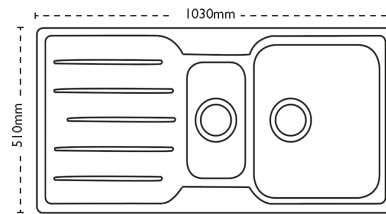

CARRON
P H O E N I X

Adelphi 150 | 127.0285.739

Boasting an ultra-slim, flush-fit edge profile, Adelphi is a sink that melts almost seamlessly into your worksurface, offering an impeccably minimalist appearance. Whether you choose the single or 1.5 bowl option, Adelphi's contemporary and sleek design will remain stylish for years to come. Shown with Henley Chrome tap.

Sink Details

Material:	Stainless Steel
Sink Range:	Adelphi
Min Cabinet Size:	600mm
Colour:	Polished

Unit Dimensions

Left to Right:	1030mm
Front to Back:	510mm

Bowl Dimensions

Left to Right:	360mm
Front to Back:	420mm
Height:	200mm

Second Bowl Dimensions

Left to Right:	170mm
Front to Back:	320mm
Height:	130mm

Cut-Out Dimensions

Left to Right:	1014mm
Front to Back:	494mm

Cut-Out Dimensions

Tap Hole:	35mm
------------------	------