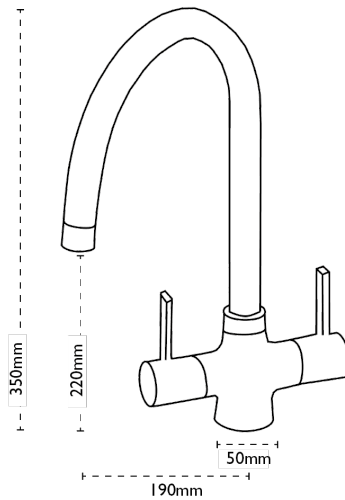

## Alba | 115.0188.558

One of our most popular taps, Alba is a classically styled swan-neck, double-lever tap. Alba will most certainly complement many kitchen styles.

### Tap Details

<b>Finish:</b>	Brushed Nickel
<b>Tap Type:</b>	Two Lever
<b>Valve Type:</b>	Ceramic Disc
<b>Tap Operation:</b>	Quarter-turn lever
<b>Water Pressure:</b>	Low Pressure 0.2-0.5 bar

### Tap Dimensions

<b>Tap Height:</b>	350mm
<b>Spout Reach:</b>	190mm