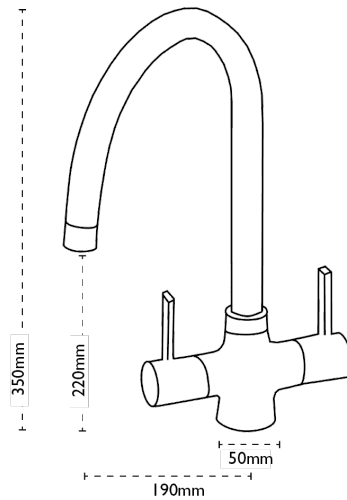

## Alba | 115.0188.558

One of our most popular taps, Alba is a classically styled swan-neck, double-lever tap. Alba will most certainly complement many kitchen styles.

### Tap Details

<b>Finish:</b>	Brushed Nickel
<b>Tap Type:</b>	Two Lever
<b>Valve Type:</b>	Ceramic Disc
<b>Tap Operation:</b>	Quarter-turn lever
<b>Water Pressure:</b>	Low Pressure 0.2-0.5 bar

### Tap Dimensions

<b>Tap Height:</b>	350mm
<b>Spout Reach:</b>	190mm