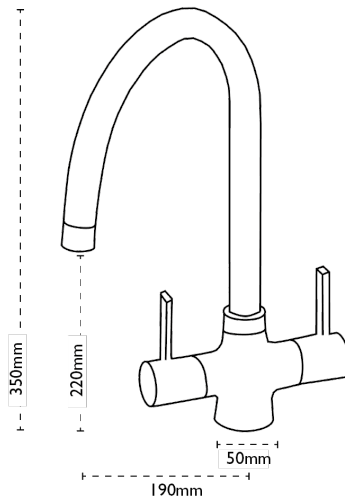

## Alba | 115.0068.379

One of our most popular taps, Alba is a classically styled swan-neck, double-lever tap. Alba will most certainly complement many kitchen styles.

### Tap Details

<b>Finish:</b>	Chrome
<b>Tap Type:</b>	Two Lever
<b>Valve Type:</b>	Ceramic Disc
<b>Tap Operation:</b>	Quarter-turn lever
<b>Water Pressure:</b>	Low Pressure 0.2-0.5 bar

### Tap Dimensions

<b>Tap Height:</b>	350mm
<b>Spout Reach:</b>	190mm