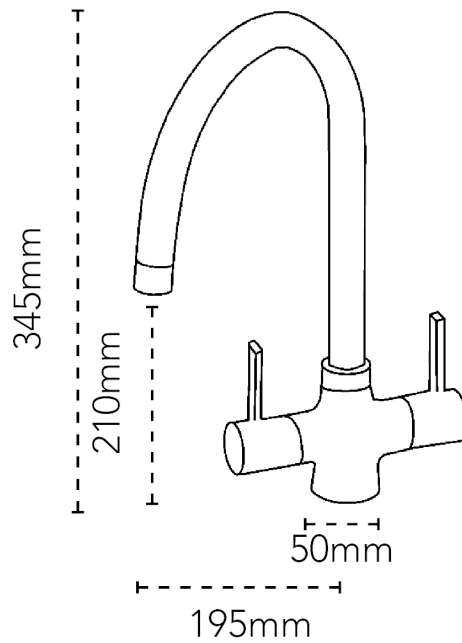

CARRON
P H O E N I X

Alba | 115.0068.379

One of our most popular taps, Alba is a classically styled swan-neck, double-lever tap. Alba will most certainly complement many kitchen styles.

Tap Details

Finish:	Chrome
Tap Type:	Two Lever
Valve Type:	Ceramic Disc
Tap Operation:	Quarter-turn lever
Water Pressure:	Low Pressure 0.2-0.5 bar

Tap Dimensions

Tap Height:	354mm
Spout Reach:	195mm