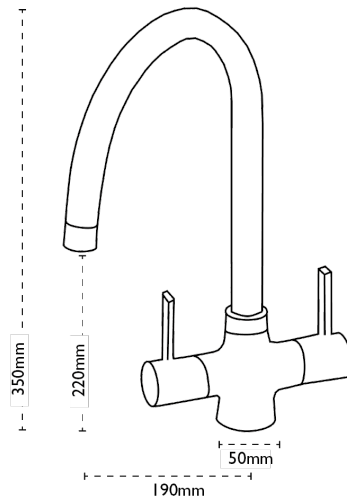

CARRON
P H O E N I X

Alba | 115.0068.379

One of our most popular taps, Alba is a classically styled swan-neck, double-lever tap. Alba will most certainly complement many kitchen styles.

Tap Details

Finish:	Chrome
Tap Type:	Two Lever
Valve Type:	Ceramic Disc
Tap Operation:	Quarter-turn lever
Water Pressure:	Low Pressure 0.2-0.5 bar

Tap Dimensions

Tap Height:	350mm
Spout Reach:	190mm