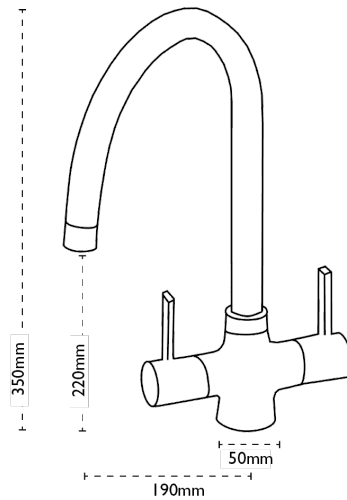

## Alba | 115.0068.379

One of our most popular taps, Alba is a classically styled swan-neck, double-lever tap. Alba will most certainly complement many kitchen styles.

### Tap Details

|                        |                          |
|------------------------|--------------------------|
| <b>Finish:</b>         | Chrome                   |
| <b>Tap Type:</b>       | Two Lever                |
| <b>Valve Type:</b>     | Ceramic Disc             |
| <b>Tap Operation:</b>  | Quarter-turn lever       |
| <b>Water Pressure:</b> | Low Pressure 0.2-0.5 bar |

### Tap Dimensions

|                     |       |
|---------------------|-------|
| <b>Tap Height:</b>  | 350mm |
| <b>Spout Reach:</b> | 190mm |