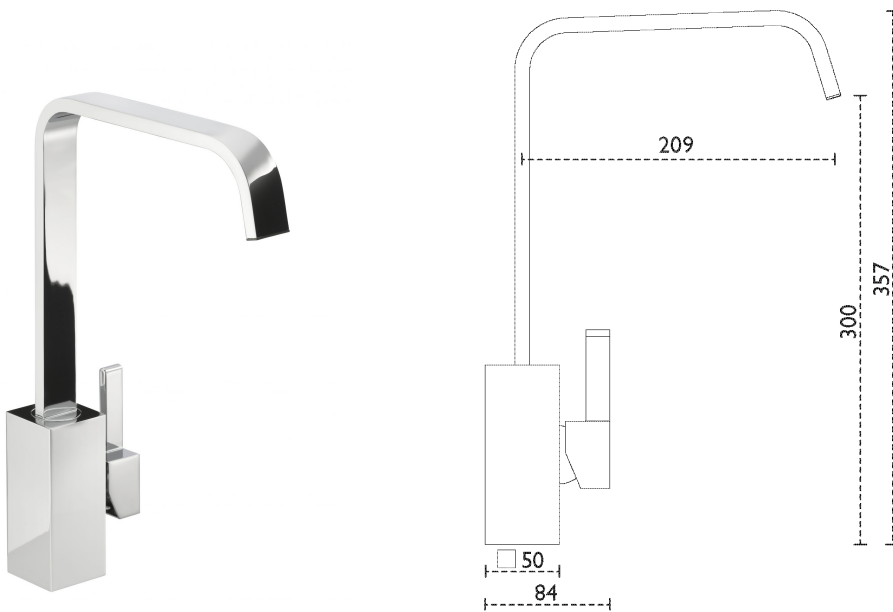

Ardenza | 115.0605.463

The Ardenza's single lever handle and slim profile spout provide an impeccable accompaniment to all contemporary sinks.

Replaces the Elen Optima.

Tap Details

Finish:	Chrome
Tap Type:	Single Lever
Valve Type:	Ceramic Cartridge
Tap Operation:	Single Lever
Water Pressure:	Medium Pressure 0.5-1.2 bar

Tap Dimensions

Tap Height:	294mm
Spout Reach:	209mm