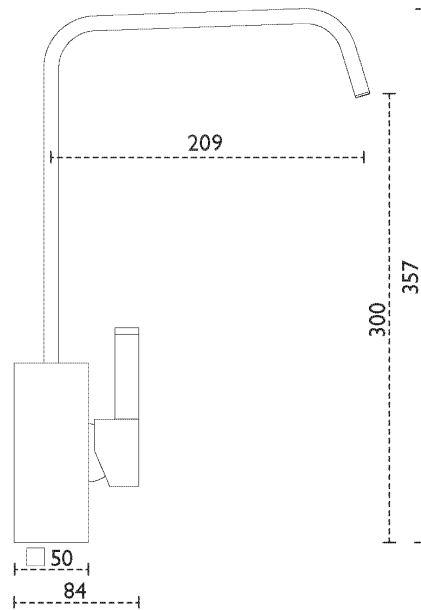

CARRON
P H O E N I X

Ardenza | 115.0605.463

The Ardenza's single lever handle and slim profile spout provide an impeccable accompaniment to all contemporary sinks.

Replaces the Elen Optima.

Tap Details

Finish:	Chrome
Tap Type:	Single Lever
Valve Type:	Ceramic Cartridge
Tap Operation:	Single Lever
Water Pressure:	Medium Pressure 0.5-1.2 bar

Tap Dimensions

Tap Height:	294mm
Spout Reach:	209mm