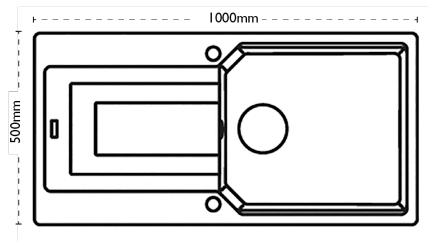

Sink Details

Material:	Granite
Sink Range:	Aruba
Min Cabinet Size:	600mm
Colour:	Graphite

Unit Dimensions

Left to Right:	1000mm
Font to Back:	500mm

Bowl Dimensions

Left to Right:	490mm
Font to Back:	425mm
Height:	220mm

Cut-Out Dimensions

Left to Right:	968mm
Font to Back:	462mm
Radius:	20mm