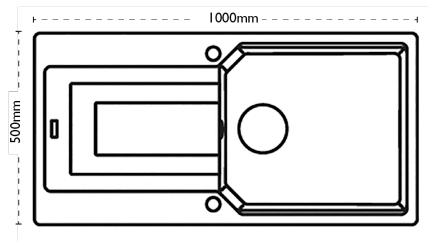

Sink Details

Material:	Granite
Sink Range:	Aruba
Min Cabinet Size:	600mm
Colour:	Jet Black

Unit Dimensions

Left to Right:	1000mm
Font to Back:	500mm

Bowl Dimensions

Left to Right:	490mm
Font to Back:	425mm
Height:	220mm

Cut-Out Dimensions

Left to Right:	968mm
Font to Back:	462mm
Radius:	20mm