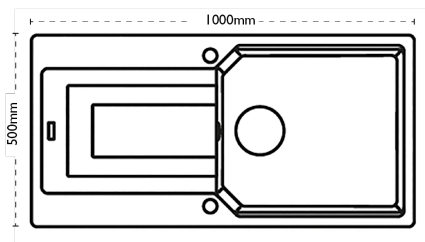

### Sink Details

<b>Material:</b>	Granite
<b>Sink Range:</b>	Aruba
<b>Min Cabinet Size:</b>	600mm
<b>Colour:</b>	Polar White

### Unit Dimensions

<b>Left to Right:</b>	1000mm
<b>Front to Back:</b>	500mm

### Bowl Dimensions

<b>Left to Right:</b>	490mm
<b>Front to Back:</b>	425mm
<b>Height:</b>	220mm

## Cut-Out Dimensions

<b>Left to Right:</b>	968mm
<b>Front to Back:</b>	462mm
<b>Radius:</b>	20mm