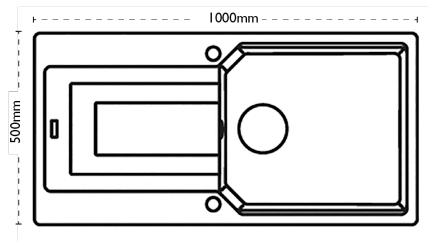

Sink Details

Material:	Granite
Sink Range:	Aruba
Min Cabinet Size:	600mm
Colour:	Stone Grey

Unit Dimensions

Left to Right:	1000mm
Front to Back:	500mm

Bowl Dimensions

Left to Right:	490mm
Front to Back:	425mm
Height:	220mm

Cut-Out Dimensions

Left to Right:	968mm
Front to Back:	462mm
Radius:	20mm