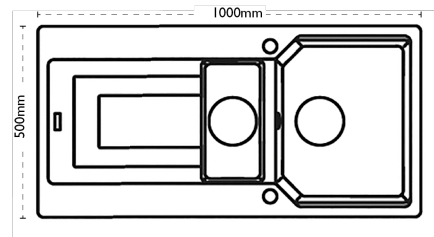

Sink Details

Material:	Granite
Sink Range:	Aruba
Min Cabinet Size:	600mm
Colour:	Champagne

Unit Dimensions

Left to Right:	1000mm
Font to Back:	500mm

Bowl Dimensions

Left to Right:	350mm
Font to Back:	425mm
Height:	220mm

Second Bowl Dimensions

Left to Right:	166mm
Font to Back:	322mm
Height:	139mm

Cut-Out Dimensions

Left to Right:	968mm
Font to Back:	462mm
Radius:	20mm