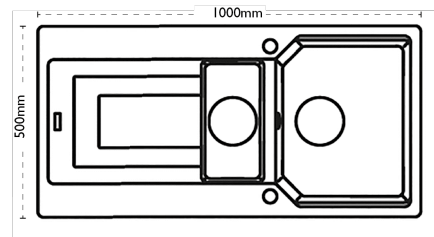

Sink Details

Material:	Granite
Sink Range:	Aruba
Min Cabinet Size:	600mm
Colour:	Graphite

Unit Dimensions

Left to Right:	1000mm
Font to Back:	500mm

Bowl Dimensions

Left to Right:	350mm
Font to Back:	425mm
Height:	220mm

Second Bowl Dimensions

Left to Right:	166mm
Font to Back:	322mm
Height:	139mm

Cut-Out Dimensions

Left to Right:	968mm
Font to Back:	462mm
Radius:	20mm