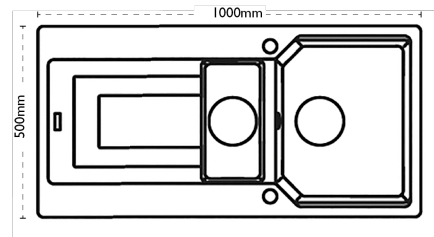

CARRON
P H O E N I X

Aruba 150 | 114.0579.471

The Aruba range is our newest addition to the granite family. Its modern style makes it striking in appearance and a statement in the kitchen. This sink comes in a choice of five colours and offers all the functionality you would expect from a Carron Granite sink. Includes Strainer Bowl which fits onto the accessory ledge. Shown with Henley Chrome Tap.

Sink Details

Material:	Granite
Sink Range:	Aruba
Min Cabinet Size:	600mm
Colour:	Jet Black

Unit Dimensions

Left to Right:	1000mm
Font to Back:	500mm

Bowl Dimensions

Left to Right:	350mm
Font to Back:	425mm
Height:	220mm

Second Bowl Dimensions