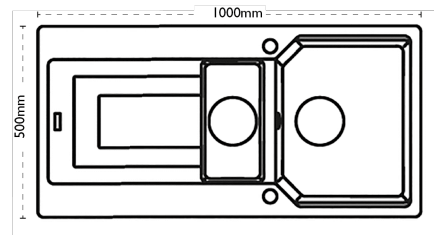

Sink Details

Material:	Granite
Sink Range:	Aruba
Min Cabinet Size:	600mm
Colour:	Polar White

Unit Dimensions

Left to Right:	1000mm
Font to Back:	500mm

Bowl Dimensions

Left to Right:	350mm
Font to Back:	425mm
Height:	220mm

Second Bowl Dimensions

Left to Right:	166mm
Font to Back:	322mm
Height:	139mm

Cut-Out Dimensions

Left to Right:	968mm
Font to Back:	462mm
Radius:	20mm