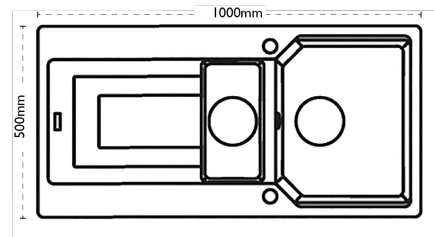

CARRON
P H O E N I X

Aruba 150 | 114.0579.473

The Aruba range is our newest addition to the granite family. Its modern style makes it striking in appearance and a statement in the kitchen. This sink comes in a choice of five colours and offers all the functionality you would expect from a Carron Granite sink. Includes Strainer Bowl which fits onto the accessory ledge. Shown with Henley Chrome Tap.

Sink Details

Material:	Granite
Sink Range:	Aruba
Min Cabinet Size:	600mm
Colour:	Stone Grey

Unit Dimensions

Left to Right:	1000mm
Front to Back:	500mm

Bowl Dimensions

Left to Right:	350mm
Front to Back:	425mm
Height:	220mm

Second Bowl Dimensions