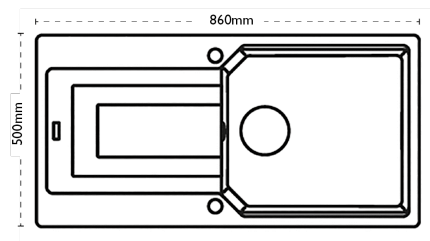

### Sink Details

<b>Material:</b>	Granite
<b>Sink Range:</b>	Aruba
<b>Min Cabinet Size:</b>	500mm
<b>Colour:</b>	Graphite

### Unit Dimensions

<b>Left to Right:</b>	860mm
<b>Front to Back:</b>	500mm

### Bowl Dimensions

<b>Left to Right:</b>	390mm
<b>Front to Back:</b>	425mm
<b>Height:</b>	220mm

## Cut-Out Dimensions

<b>Left to Right:</b>	822mm
<b>Front to Back:</b>	462mm
<b>Radius:</b>	20mm