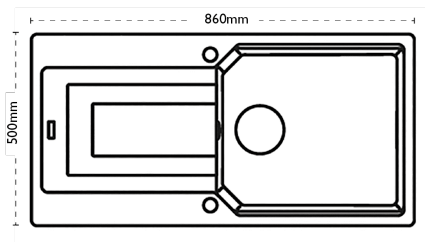

### Sink Details

<b>Material:</b>	Granite
<b>Sink Range:</b>	Aruba
<b>Min Cabinet Size:</b>	500mm
<b>Colour:</b>	Jet Black

### Unit Dimensions

<b>Left to Right:</b>	860mm
<b>Front to Back:</b>	500mm

### Bowl Dimensions

<b>Left to Right:</b>	390mm
<b>Front to Back:</b>	425mm
<b>Height:</b>	220mm

## Cut-Out Dimensions

<b>Left to Right:</b>	822mm
<b>Front to Back:</b>	462mm
<b>Radius:</b>	20mm