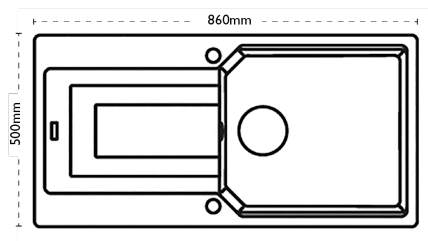

### Sink Details

|                          |            |
|--------------------------|------------|
| <b>Material:</b>         | Granite    |
| <b>Sink Range:</b>       | Aruba      |
| <b>Min Cabinet Size:</b> | 500mm      |
| <b>Colour:</b>           | Stone Grey |

### Unit Dimensions

|                       |       |
|-----------------------|-------|
| <b>Left to Right:</b> | 860mm |
| <b>Font to Back:</b>  | 500mm |

### Bowl Dimensions

|                       |       |
|-----------------------|-------|
| <b>Left to Right:</b> | 390mm |
| <b>Font to Back:</b>  | 425mm |
| <b>Height:</b>        | 220mm |

## Cut-Out Dimensions

|                       |       |
|-----------------------|-------|
| <b>Left to Right:</b> | 822mm |
| <b>Font to Back:</b>  | 462mm |
| <b>Radius:</b>        | 20mm  |