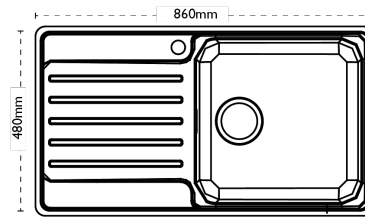

CARRON
P H O E N I X

Atoll 90 | 127.0576.502

The Atoll stainless steel inset sinks are appealing to all kitchen types. With their generously large bowls and crisp drainer grooves, these sinks are both stylish and practical at the same time. Shown with Henley Chrome Tap.

Sink Details

Material:	Stainless Steel
Sink Range:	Atoll
Min Cabinet Size:	600mm
Colour:	Brushed

Unit Dimensions

Left to Right:	860mm
Front to Back:	480mm

Bowl Dimensions

Left to Right:	420mm
Front to Back:	415mm
Height:	200mm