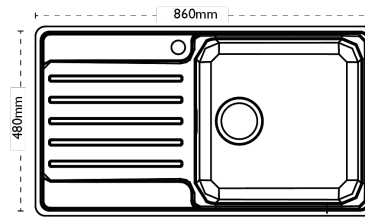

Sink Details

Material:	Stainless Steel
Sink Range:	Atoll
Min Cabinet Size:	600mm
Colour:	Brushed

Unit Dimensions

Left to Right:	860mm
Font to Back:	480mm

Bowl Dimensions

Left to Right:	420mm
Font to Back:	415mm
Height:	200mm

Cut-Out Dimensions

Left to Right: 837mm

Font to Back: 457mm

Cut-Out Dimensions

Tap Hole: 35mm