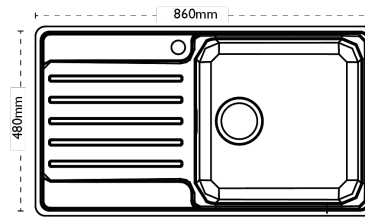

Sink Details

Material:	Stainless Steel
Sink Range:	Atoll
Min Cabinet Size:	600mm
Colour:	Brushed

Unit Dimensions

Left to Right:	860mm
Front to Back:	480mm

Bowl Dimensions

Left to Right:	420mm
Front to Back:	415mm
Height:	200mm

Cut-Out Dimensions

Left to Right: 837mm

Front to Back: 457mm

Cut-Out Dimensions

Tap Hole: 35mm