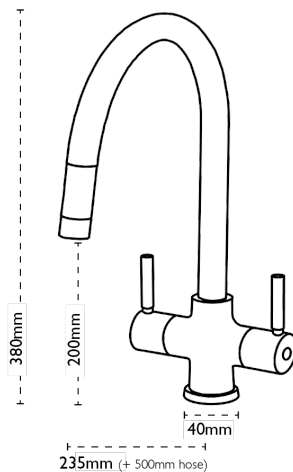

## Averon | 115.0076.379

A graceful swan neck tap with added functionality; the spout pulls out for easy rinsing or filling. When the spout is retracted, Averon functions as a normal tap.

### Tap Details

<b>Finish:</b>	Brushed Nickel
<b>Tap Type:</b>	Pull-Out Nozzle
<b>Valve Type:</b>	Ceramic Cartridge
<b>Tap Operation:</b>	Pull-Out Nozzle
<b>Water Pressure:</b>	Medium Pressure 0.5-1.2 bar

### Tap Dimensions

<b>Tap Height:</b>	380mm
<b>Spout Reach:</b>	235mm