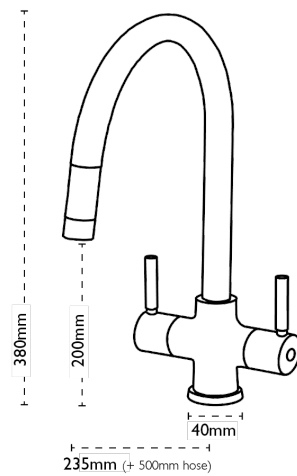

CARRON
P H O E N I X

Averon | 115.0076.379

A graceful swan neck tap with added functionality; the spout pulls out for easy rinsing or filling. When the spray is retracted, Averon functions as a normal tap.

NB PRODUCT DISCONTINUED SPRING 2020

Tap Details

Finish:	Decor Steel
Tap Type:	Pull-Out Nozzle
Valve Type:	Ceramic Cartridge
Tap Operation:	Pull-Out Nozzle
Water Pressure:	Medium Pressure 0.5-1.2 bar

Tap Dimensions

Tap Height:	380mm
Spout Reach:	235mm

Additional Information

Other:

Ceramic valves. Quarter turn action. Pull Out Nozzle.