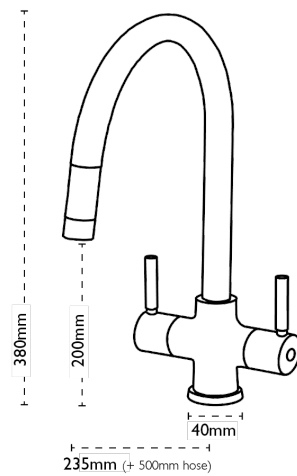

CARRON
P H O E N I X

Averon | 115.0076.379

A graceful swan neck tap with added functionality; the spout pulls out for easy rinsing or filling. When the spray is retracted, Averon functions as a normal tap.

NB PRODUCT DISCONTINUED SPRING 2020

Tap Details

Finish:	Brushed Nickel
Tap Type:	Pull-Out Nozzle
Valve Type:	Ceramic Cartridge
Tap Operation:	Pull-Out Nozzle
Water Pressure:	Medium Pressure 0.5-1.2 bar

Tap Dimensions

Tap Height:	380mm
Spout Reach:	235mm

Additional Information

Other:

Ceramic valves. Quarter turn action. Pull Out Nozzle.