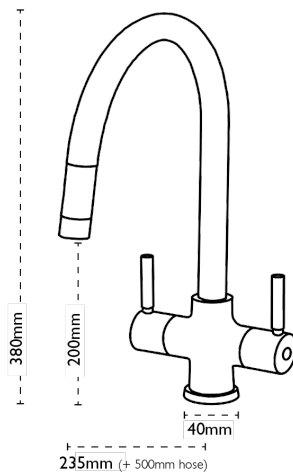

CARRON
P H O E N I X

Averon | 115.0074.730

A graceful swan neck tap with added functionality; the spout pulls out for easy rinsing or filling. When the spout is retracted, Averon functions as a normal tap.

Tap Details

Finish:	Chrome
Tap Type:	Pull-Out Nozzle
Valve Type:	Ceramic Cartridge
Tap Operation:	Pull-Out Nozzle
Water Pressure:	Medium Pressure 0.5-1.2 bar

Tap Dimensions

Tap Height:	380mm
Spout Reach:	235mm

Additional Information

Other:	Ceramic valves. Quarter turn action. Pull Out Nozzle.
---------------	---