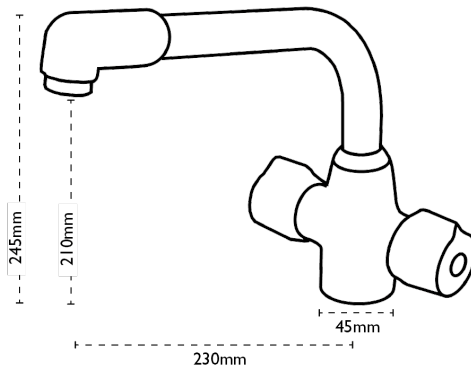

## Aztec | 115.0019.342

Space-friendly, slim and low profile, the perfectly practical Aztec will suit any kitchen style.

### Tap Details

<b>Finish:</b>	Chrome
<b>Tap Type:</b>	Two Lever
<b>Valve Type:</b>	Ceramic Disc
<b>Tap Operation:</b>	Quarter-turn lever
<b>Water Pressure:</b>	Low Pressure 0.2-0.5 bar

### Tap Dimensions

<b>Tap Height:</b>	231mm
<b>Spout Reach:</b>	230mm