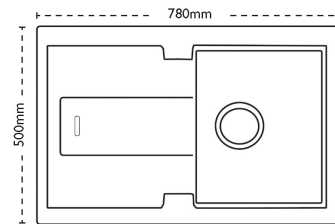

Sink Details

Material:	Granite
Sink Range:	Bali
Min Cabinet Size:	500mm
Colour:	Champagne

Unit Dimensions

Left to Right:	780mm
Front to Back:	500mm

Bowl Dimensions

Left to Right:	340mm
Front to Back:	390mm
Height:	190mm

Cut-Out Dimensions

Left to Right: 764mm

Front to Back: 484mm

Cut-Out Dimensions

Tap Hole: 35mm to be removed at installation