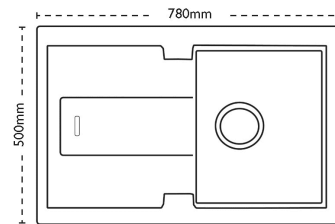

Sink Details

Material:	Granite
Sink Range:	Bali
Min Cabinet Size:	500mm
Colour:	Jet Black

Unit Dimensions

Left to Right:	780mm
Front to Back:	500mm

Bowl Dimensions

Left to Right:	340mm
Front to Back:	390mm
Height:	190mm

Cut-Out Dimensions

Left to Right: 764mm

Front to Back: 484mm

Cut-Out Dimensions

Tap Hole: 35mm to be removed at installation