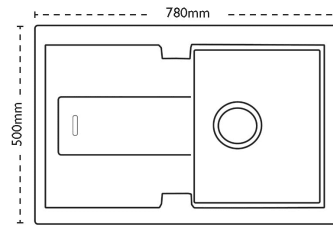

NB PRODUCT DISCONTINUED MAY 2021

Sink Details

Material:	Granite
Sink Range:	Bali
Min Cabinet Size:	500mm
Colour:	Onyx

Unit Dimensions

Left to Right:	780mm
Front to Back:	500mm

Bowl Dimensions

Left to Right:	340mm
Front to Back:	390mm
Height:	190mm

Cut-Out Dimensions

Left to Right: 764mm

Front to Back: 484mm

Cut-Out Dimensions

Tap Hole: 35mm to be removed at installation