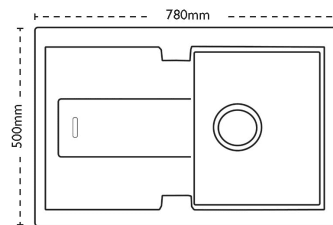

NB PRODUCT DISCONTINUED MAY 2021

Sink Details

Material:	Granite
Sink Range:	Bali
Min Cabinet Size:	500mm
Colour:	Polar White

Unit Dimensions

Left to Right:	780mm
Front to Back:	500mm

Bowl Dimensions

Left to Right:	340mm
Front to Back:	390mm
Height:	190mm

Cut-Out Dimensions

Left to Right: 764mm

Front to Back: 484mm

Cut-Out Dimensions

Tap Hole: 35mm to be removed at installation