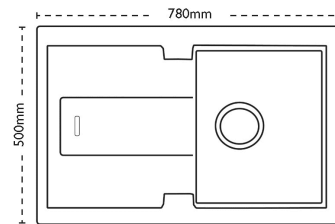

Sink Details

Material:	Granite
Sink Range:	Bali
Min Cabinet Size:	500mm
Colour:	Polar White

Unit Dimensions

Left to Right:	780mm
Front to Back:	500mm

Bowl Dimensions

Left to Right:	340mm
Front to Back:	390mm
Height:	190mm

Cut-Out Dimensions

Left to Right: 764mm

Front to Back: 484mm

Cut-Out Dimensions

Tap Hole: 35mm to be removed at installation