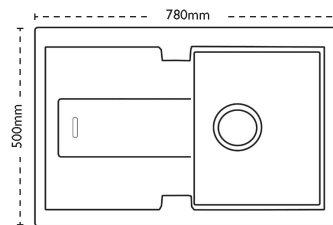

CARRON
P H O E N I X

Bali 100 | 114.0055.854

Bali brings a superb combination of style and grace to any kitchen space following the 'less is more' rule of styling. Available in three models and complemented by a range of modern yet practical accessories, Bali offers both simplicity and functionality for any busy kitchen. Shown with Henley Chrome Tap.

NB PRODUCT DISCONTINUED MAY 2021

Sink Details

Material:	Granite
Sink Range:	Bali
Min Cabinet Size:	500mm
Colour:	Stone Grey

Unit Dimensions

Left to Right:	780mm
Front to Back:	500mm

Bowl Dimensions

Left to Right:	340mm
Front to Back:	390mm
Height:	190mm