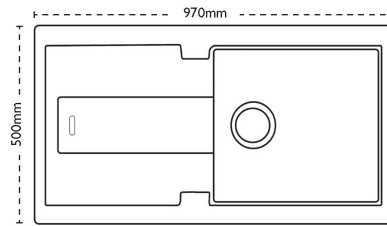

Sink Details

Material:	Granite
Sink Range:	Bali
Min Cabinet Size:	600mm
Colour:	Champagne

Unit Dimensions

Left to Right:	970mm
Front to Back:	500mm

Bowl Dimensions

Left to Right:	460mm
Front to Back:	390mm
Height:	190mm

Cut-Out Dimensions

Left to Right: 954mm

Front to Back: 484mm

Cut-Out Dimensions

Tap Hole: 35mm to be removed at installation