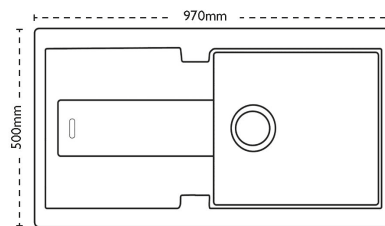

Sink Details

Material:	Granite
Sink Range:	Bali
Min Cabinet Size:	600mm
Colour:	Graphite

Unit Dimensions

Left to Right:	970mm
Front to Back:	500mm

Bowl Dimensions

Left to Right:	460mm
Front to Back:	390mm
Height:	190mm

Cut-Out Dimensions

Left to Right: 954mm

Front to Back: 484mm

Cut-Out Dimensions

Tap Hole: 35mm to be removed at installation